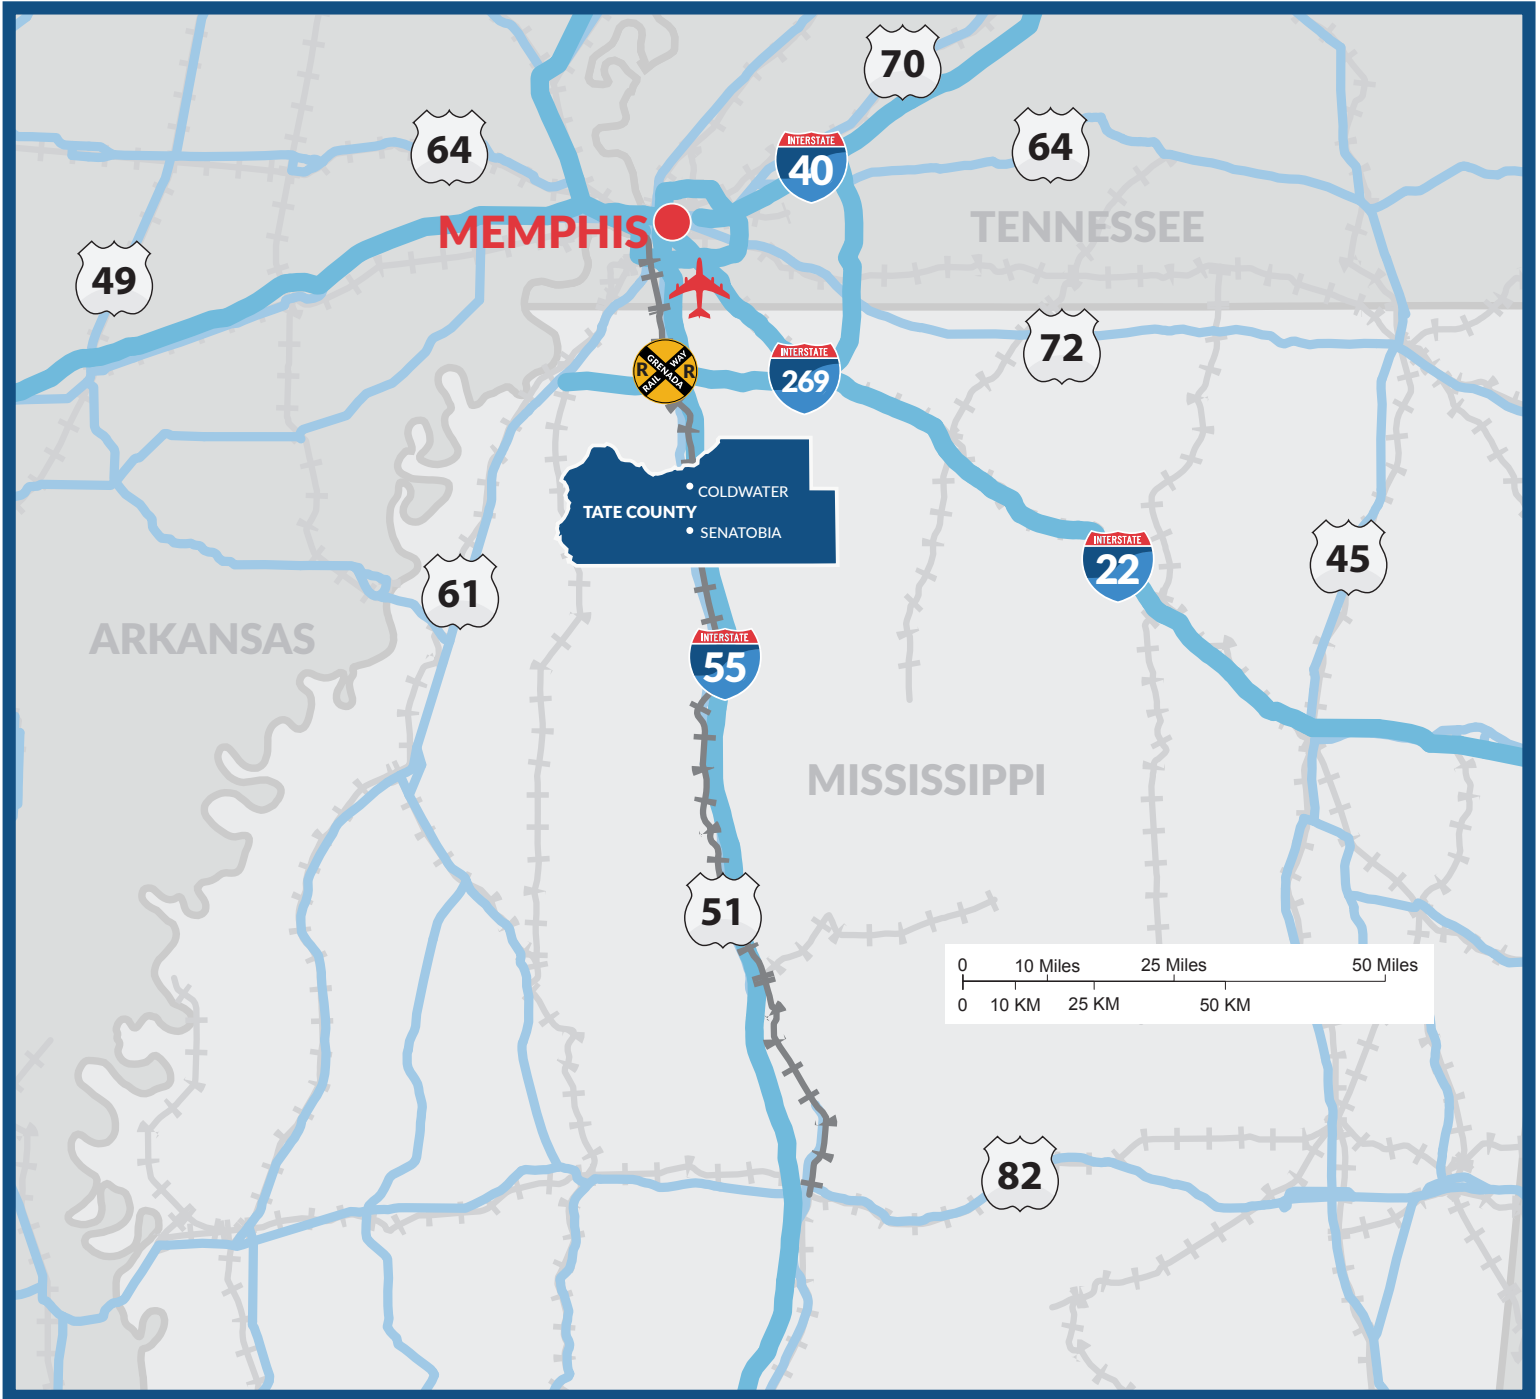

TATE COUNTY ECONOMIC DEVELOPMENT FOUNDATION

TATE COUNTY REGIONAL MAP: TRANSPORTATION

 135 N. Front St
Senatobia, MS 38668

 662.562.8715 (O)
662.560.8715 (C)

 britt.herrin@tatecountymys.com

 www.tatecountymys.com